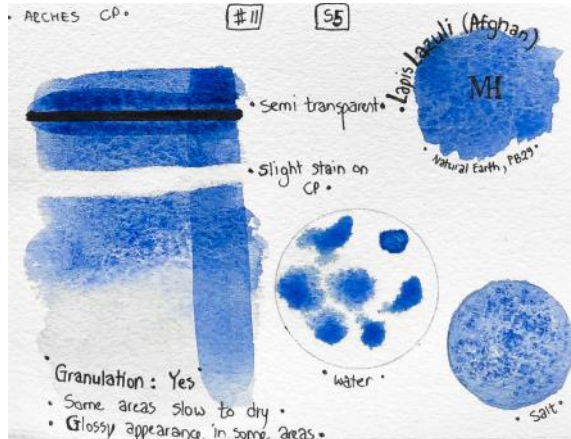

WATERCOLORS

Michael Harding Watercolours

Artists know and appreciate his oil paints for their high pigment load, and now watercolourists everywhere will benefit from the unprecedented proportions of pigment in the watercolours.

After forty years making paint and receiving countless requests, he takes great pride in launching a range of 136 finely ground watercolours.

These watercolours will amaze with their colour strength, vibrance, clarity, and longevity!

[IIMIC...](#)

Save 40% off Retail